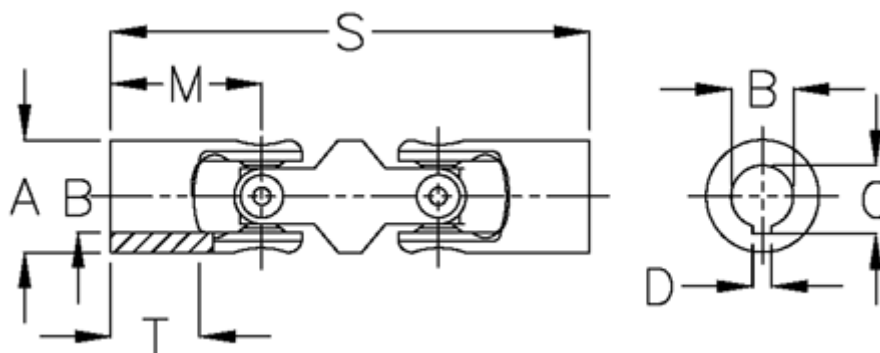

Article number: 07663303

Description: Double cross joint w/needle bearing
0.663.303

Measures

A	= 63
B H7	= 40
C	= 43.3
D	= 12
M	= 83
MD max N m	= 250
s	= 238
T	= 50